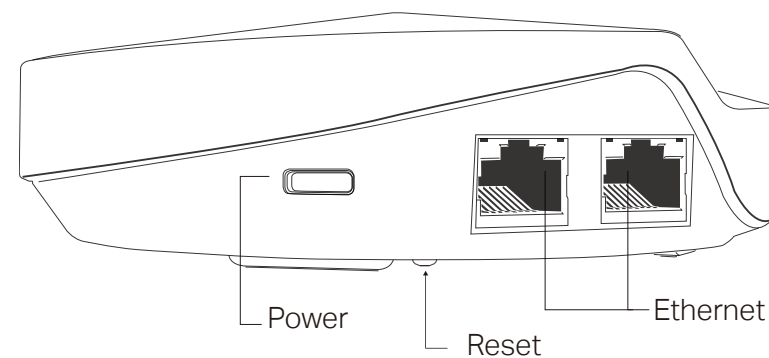

Specifications

Hardware

- Ports: 2 LAN/WAN Gigabit Ethernet Ports, 1 USB Type-C Port
- Buttons: 1 Reset button on the underside
- LED: 1 LED
- Antenna Type: 4 internal antennas per Deco unit
- Wireless Onboarding: Bluetooth 4.2
- External Power Supply: 12 V/1.2 A
- Dimensions (Dia x H): 4.7 in. x 1.5 in. (120 mm x 38 mm)