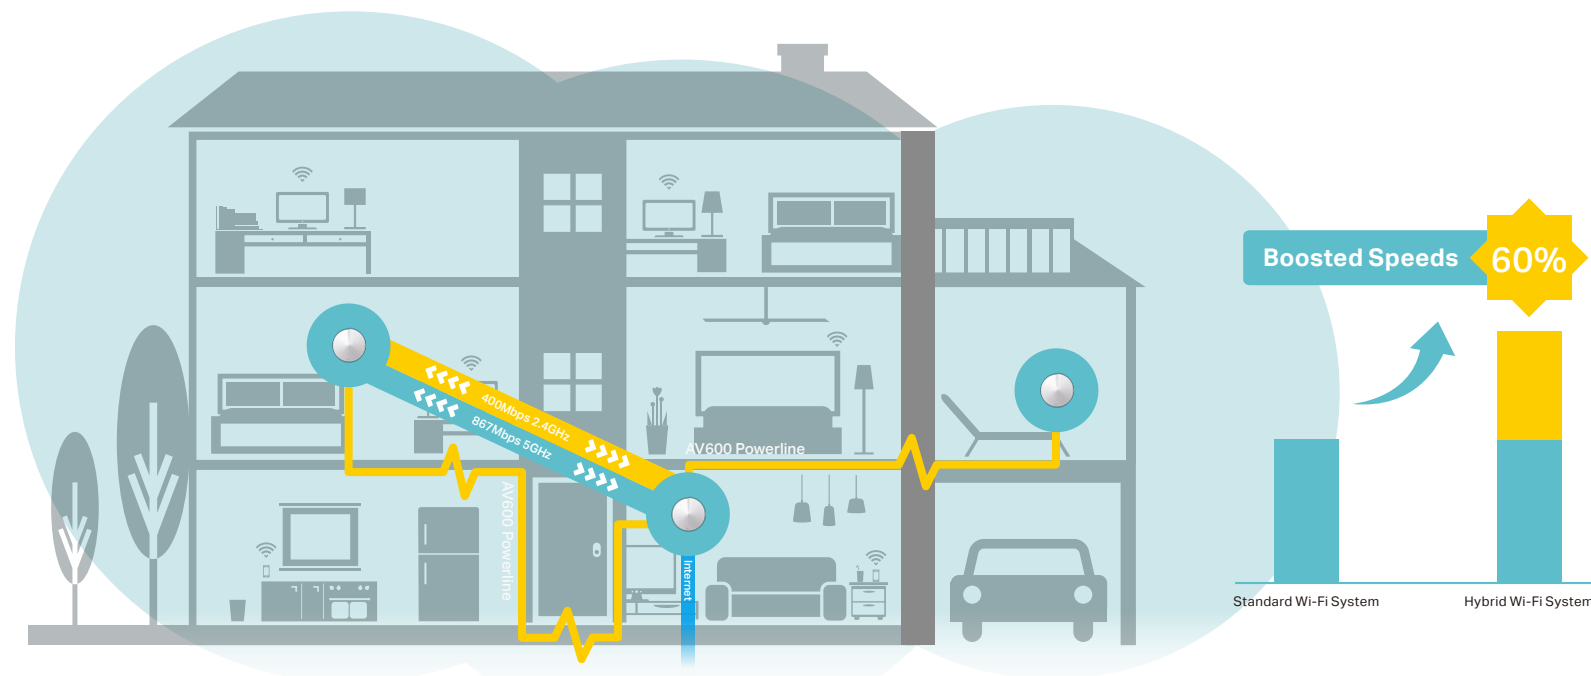

deco[™] | Whole Home Hybrid Mesh Wi-Fi System
Seamless Roaming | Parental Controls | Antivirus | Powerline

AC1300+AV600 Dual-Band Hybrid Mesh Wi-Fi

Whole Home Coverage
without Limits

Deco P7

Highlights

Fast. Stable. Everywhere.

Deco is the simplest way to guarantee a strong Wi-Fi signal for an army of devices in every corner of your home. Powerline and wireless connections work together to link Deco units, providing even faster network speeds and truly seamless coverage. Setup couldn't be easier with the Deco app there to walk you through every step.

Works Through Walls

Powerline technology uses your home's electrical wiring to create stronger connections between Deco units, reducing the impact of walls and other obstacles on signal.

Wi-Fi Dead-Zone Killer

Eliminate weak signal areas with whole home Wi-Fi. No more searching around for a stable connection.

TP-Link HomeCare™

HomeCare ensures every device on your network remains protected, with a threat database updated live by Trend Micro™.